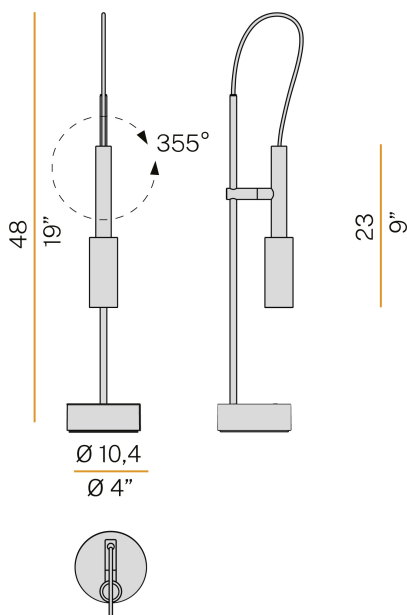

PANZERI

Tubino

220-240V AC ON-OFF
C07301.001.0501

● white

Data sheet

CODE	C07301.001.0501
SYSTEM POWER CONSUMPTION	6,5W
EFFICACY	56.5lm/W
LIGHT SOURCE	LED
LIGHT SOURCE LIFETIME	L70 (B50) 80.000h
COLOUR TEMPERATURE	2700K Ra>90
LIGHT DISTRIBUTION	adjustable
POWER SUPPLY	220-240V AC
FREQUENCY	50/60Hz
ELECTRICAL CONFIGURATION	ON-OFF
DRIVER	integrated included
NOMINAL LUMINOUS FLUX	475lm
LUMEN OUTPUT	339lm
EFFICIENCY	71.4%
WEIGHT	1,42 Kg
PROTECTION DEGREE	IP20
COLOUR TOLLERANCES	SDCM 3
PACKING DIMENSIONS (CM)	10,5 x 60,0 x 15,0

Table lighting fixture for interiors, with swivelling light beam.
Die-cast aluminium bearing base in polyacrylic paint.
Body in steel tube in white or mat black polyacrylic paint.
Turned brass joint in polyacrylic paint.
Turned aluminium structure in polyacrylic paint.
Turned aluminium swivelling head in polyacrylic paint.
Modelled polycarbonate diffuser with opaline finish.
Turned brass end cap in polyacrylic paint.
Equipped with connection cable between the head and the body in transparent PVC.
Equipped with a 1,4m (55,1") long power cable in transparent PVC with switch and plug.

Technical drawing

Polar diagram